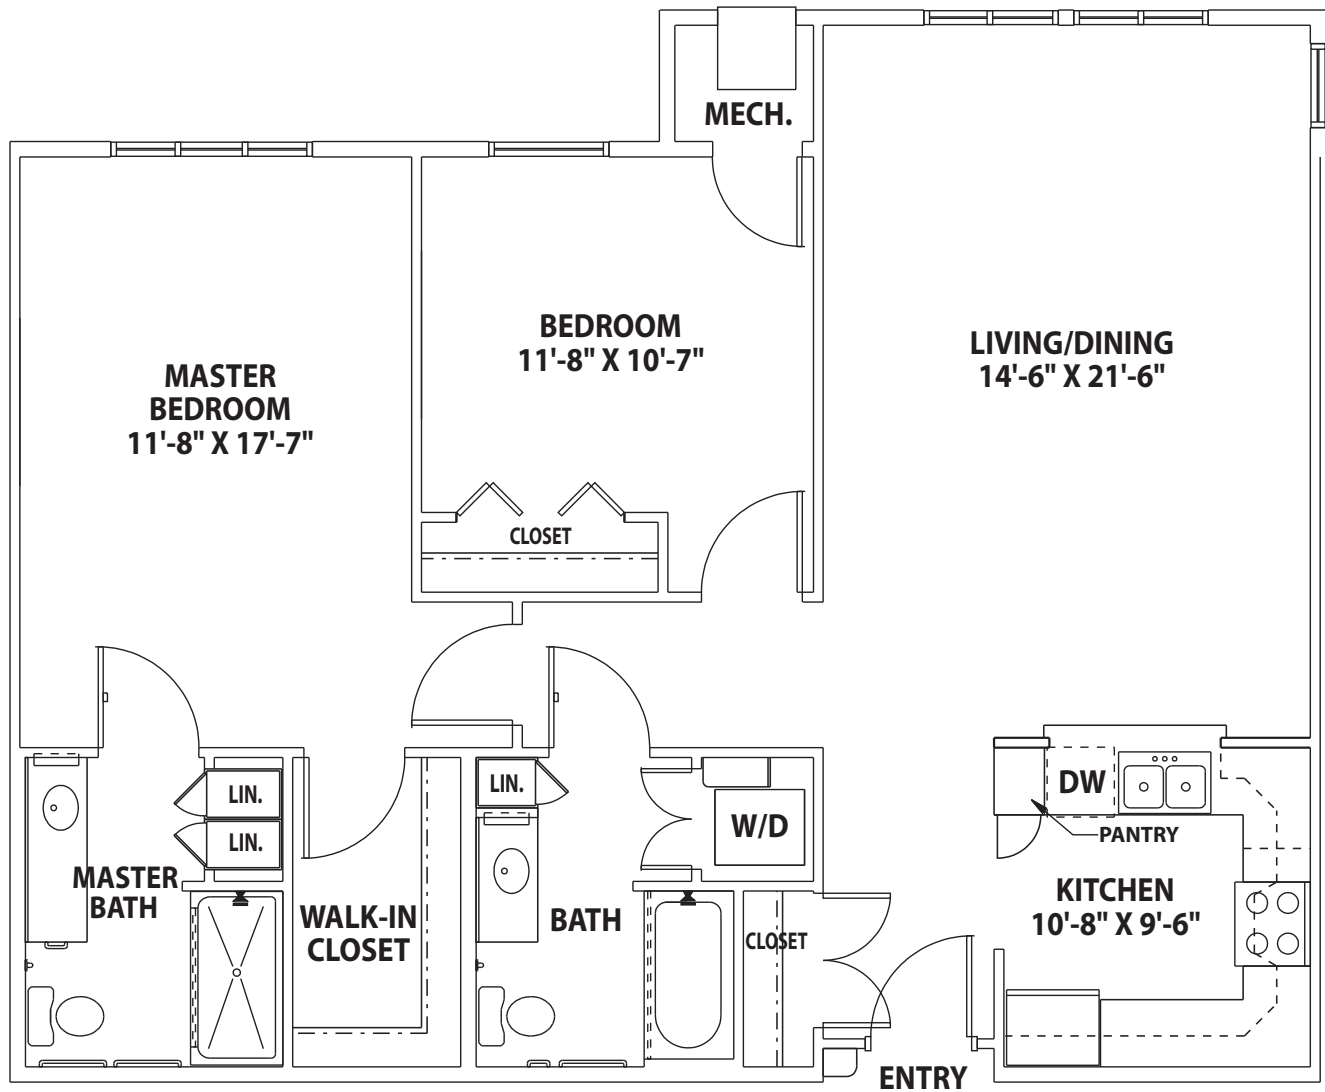

TWO BEDROOM CLASSIC

Second, third and fourth floor two-bedroom classic (1,137 Sq. Feet)
First floor two-bedroom classic includes patio.

54515 State Road 933 North, Notre Dame, IN 46556

(574) 251-2235 • Fax (574) 232-7933 • www.holycrossvillage.com