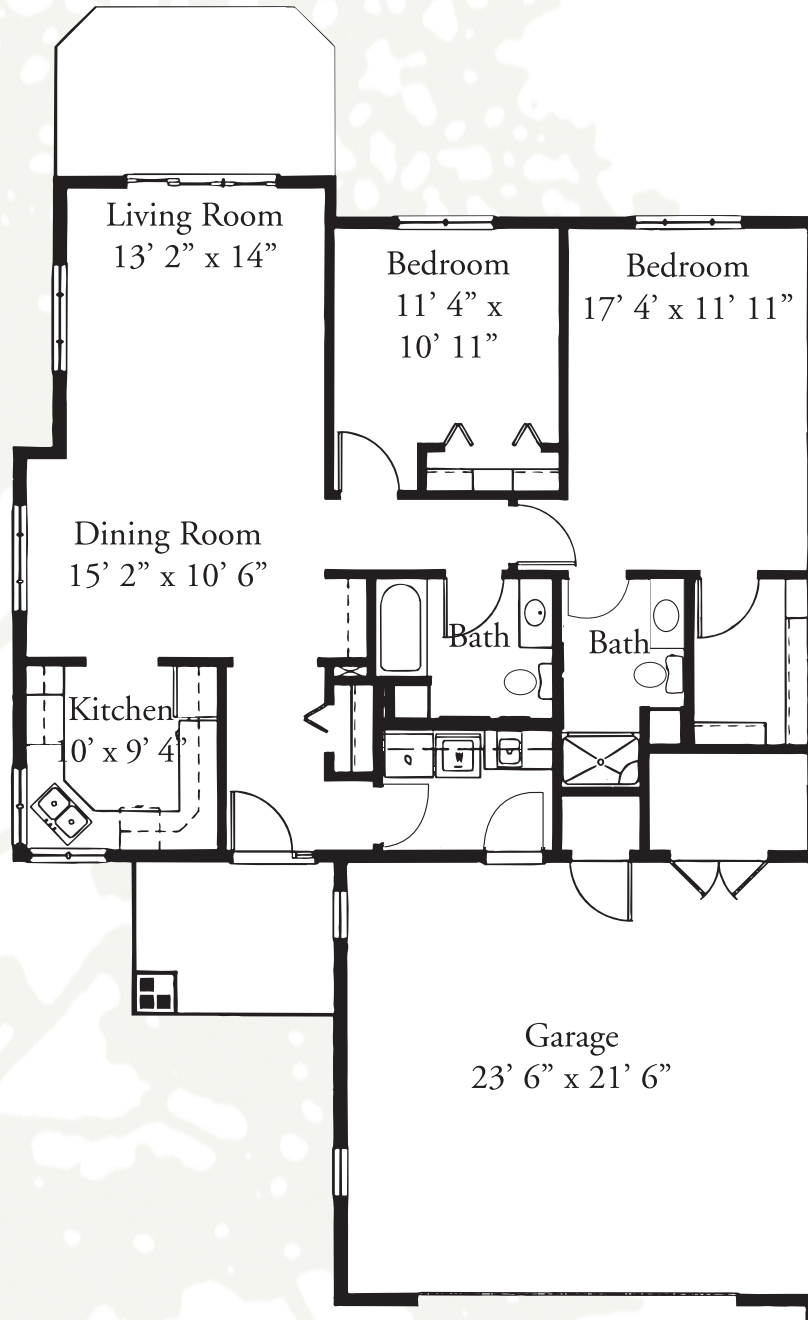

# THE LONGFORD - THE VILLA HOMES FLOOR PLAN

## THE LONGFORD - (1,400 sq. feet)

(Square footage and dimensions may vary slightly)

**THE VILLAS**  
HOLY CROSS VILLAGE  
AT NOTRE DAME

*YOUR Neighborhood, YOUR Home, YOUR Life*

54515 State Road 933 North, Notre Dame, IN 46556 • (574) 251-2235 • [www.holycrossvillage.com](http://www.holycrossvillage.com)