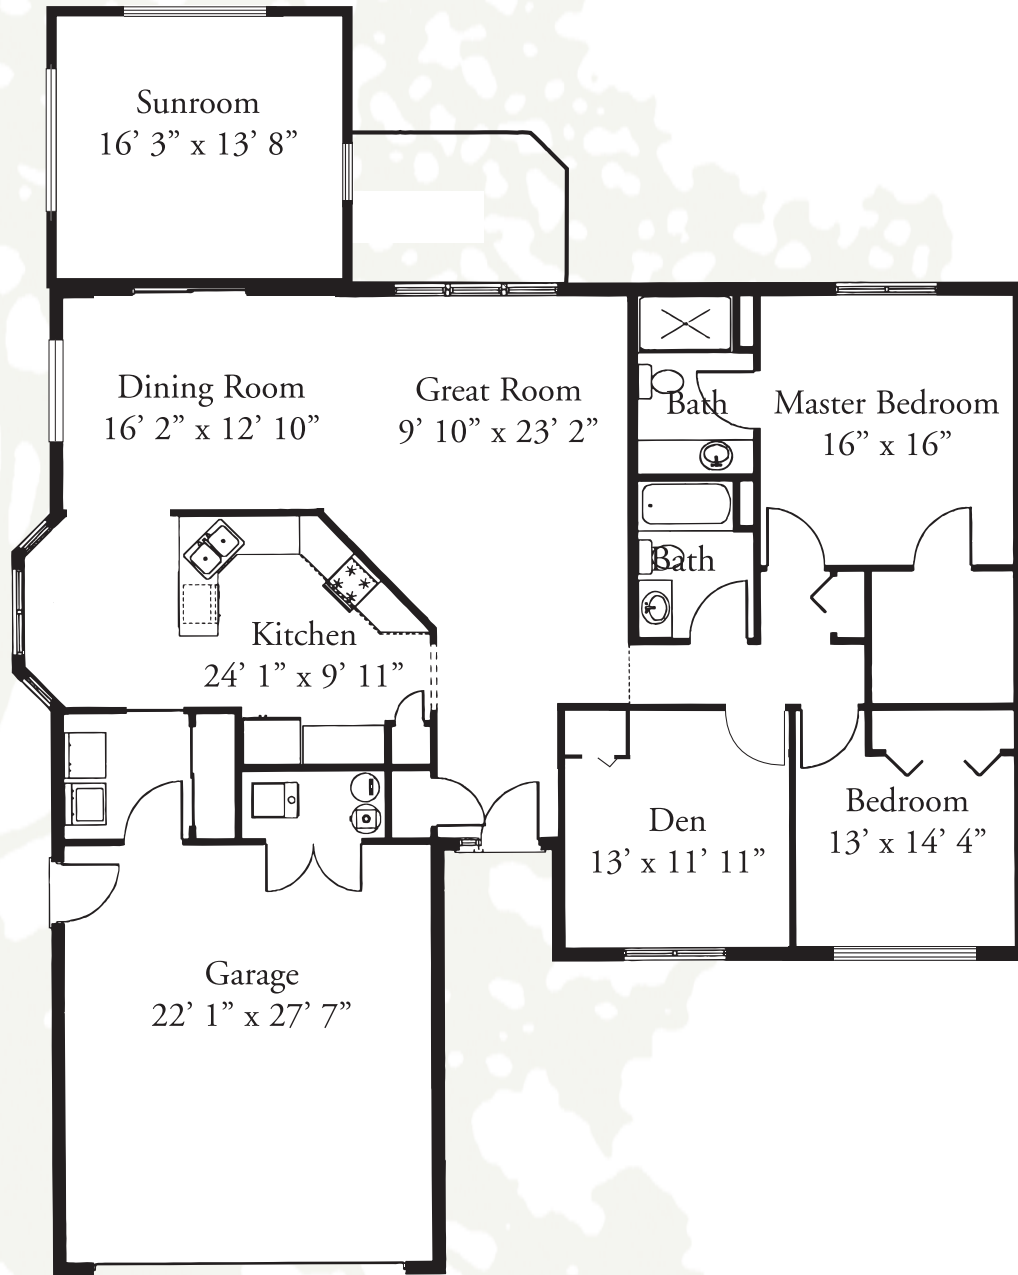

# THE KILKENNY - THE VILLA HOMES FLOOR PLANS -

## THE KILKENNY - (2,330 sq. feet) (Square footage and dimensions may vary slightly)

**THE VILLAS**  
HOLY CROSS VILLAGE  
AT NOTRE DAME

*YOUR Neighborhood, YOUR Home, YOUR Life*

54515 State Road 933 North, Notre Dame, IN 46556 • (574) 251-2235 • [www.holycrossvillage.com](http://www.holycrossvillage.com)