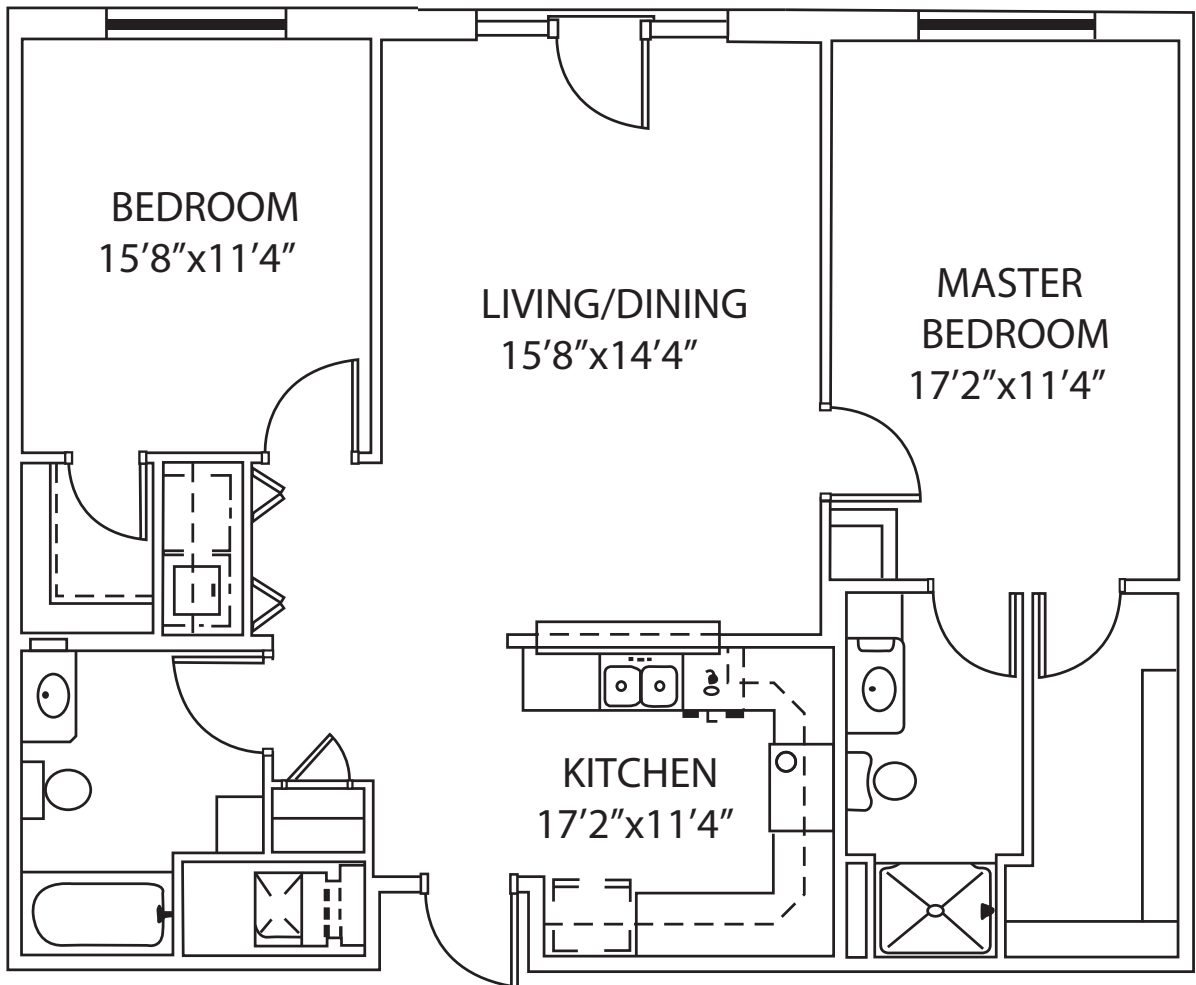

Two-Bedroom Riverview and Oakview

- Room sizes approximate
- First floor apartments include patio.
- Some second and third floor apartments include balcony or bump out.

Riverside Place at

54515 State Road 933 North, Notre Dame, IN 46556
(574) 251-2235 • Fax (574) 232-7933 • www.holycrossvillage.com