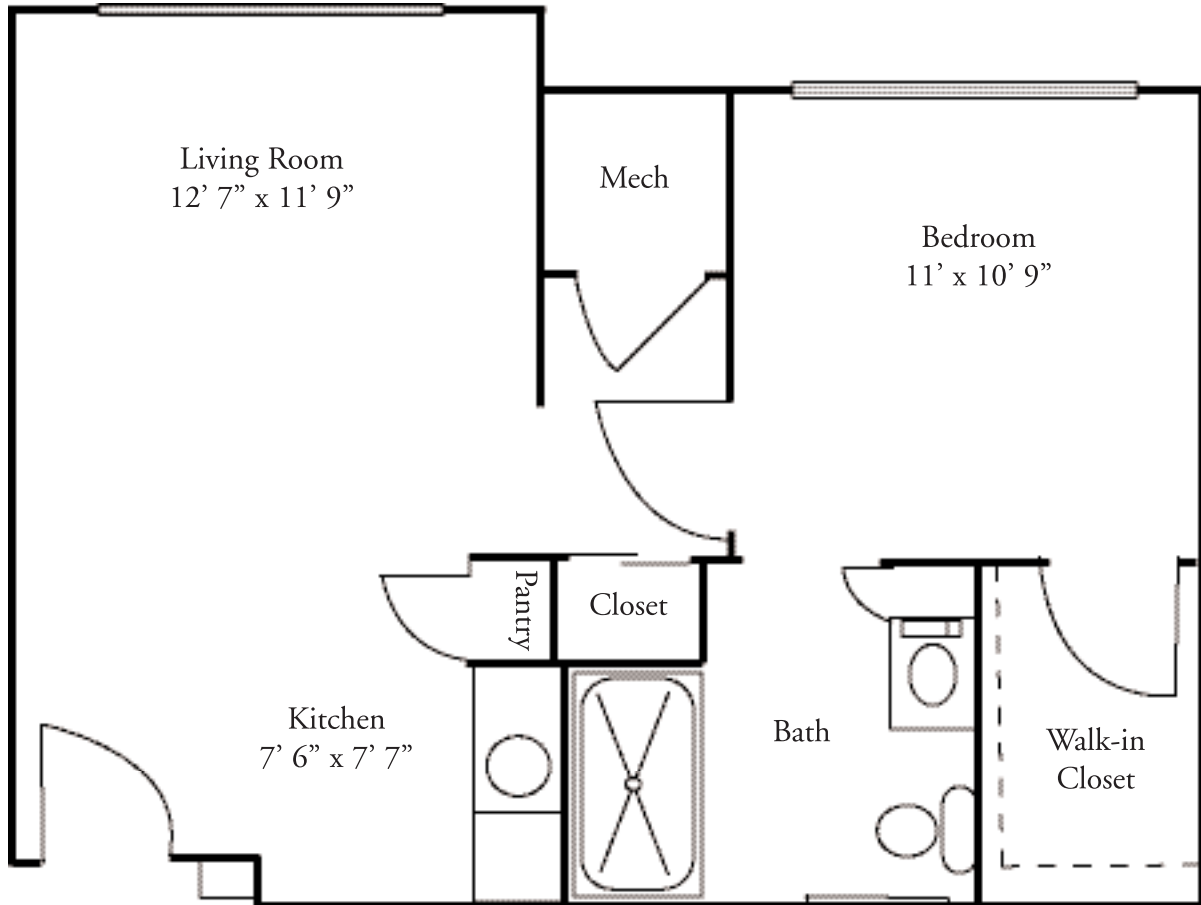

ASSISTED LIVING FLOOR PLANS

Assisted Living "B" (560 Sq. Feet)

54515 State Road 933 North, Notre Dame, IN 46556

(574) 251-3293 • Fax (574) 251-3289 • www.holycrossvillage.com