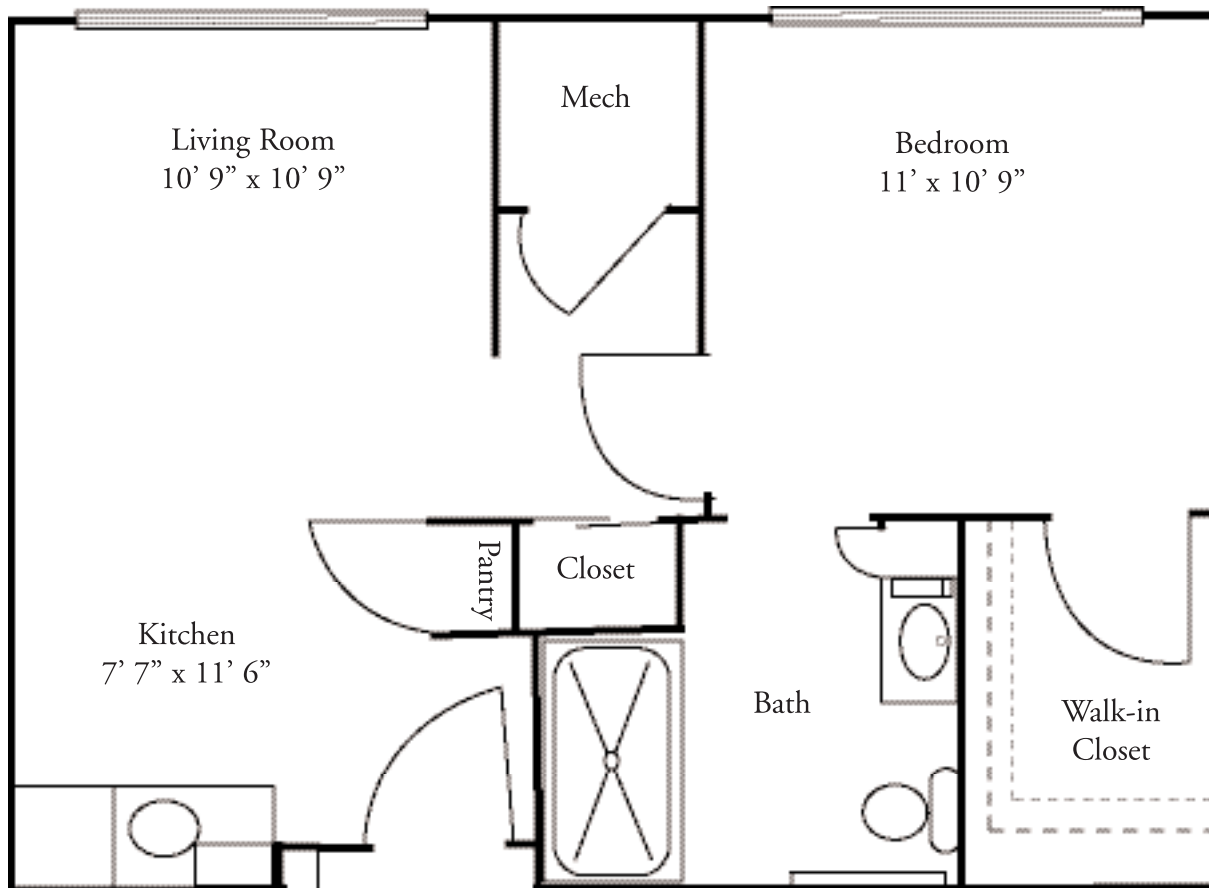

ASSISTED LIVING FLOOR PLANS

Assisted Living "A" (507 Sq. Feet)

54515 State Road 933 North, Notre Dame, IN 46556

(574) 251-3293 • Fax (574) 251-3289 • www.holycrossvillage.com