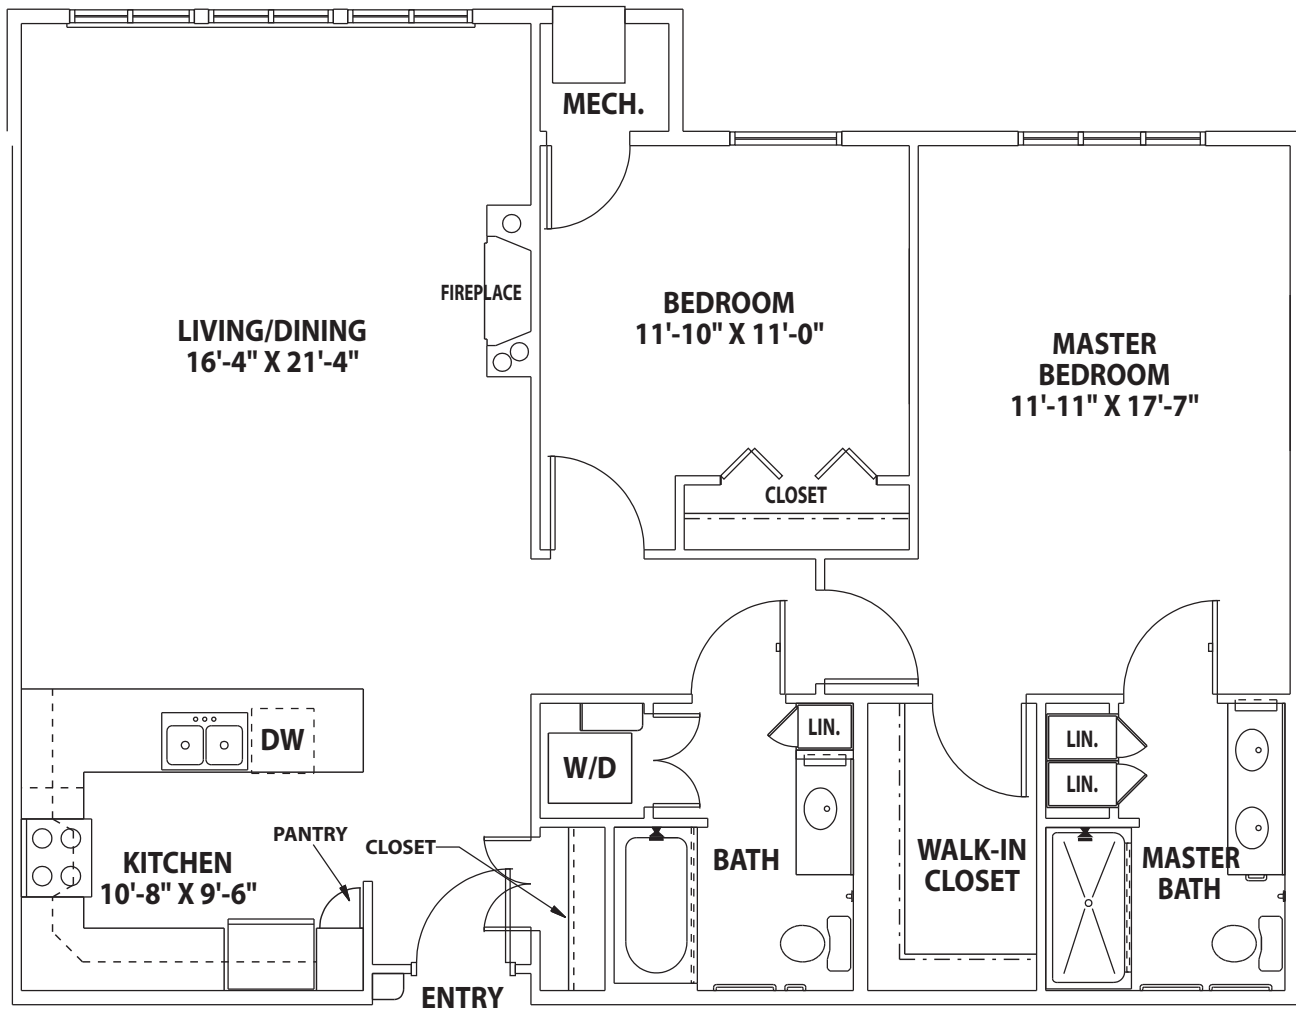

TWO BEDROOM CUSTOM

Second, third and fourth floor two-bedroom custom (1,209 Sq. Feet)
First floor two-bedroom custom includes patio.

54515 State Road 933 North, Notre Dame, IN 46556

(574) 251-2235 • Fax (574) 232-7933 • www.holycrossvillage.com