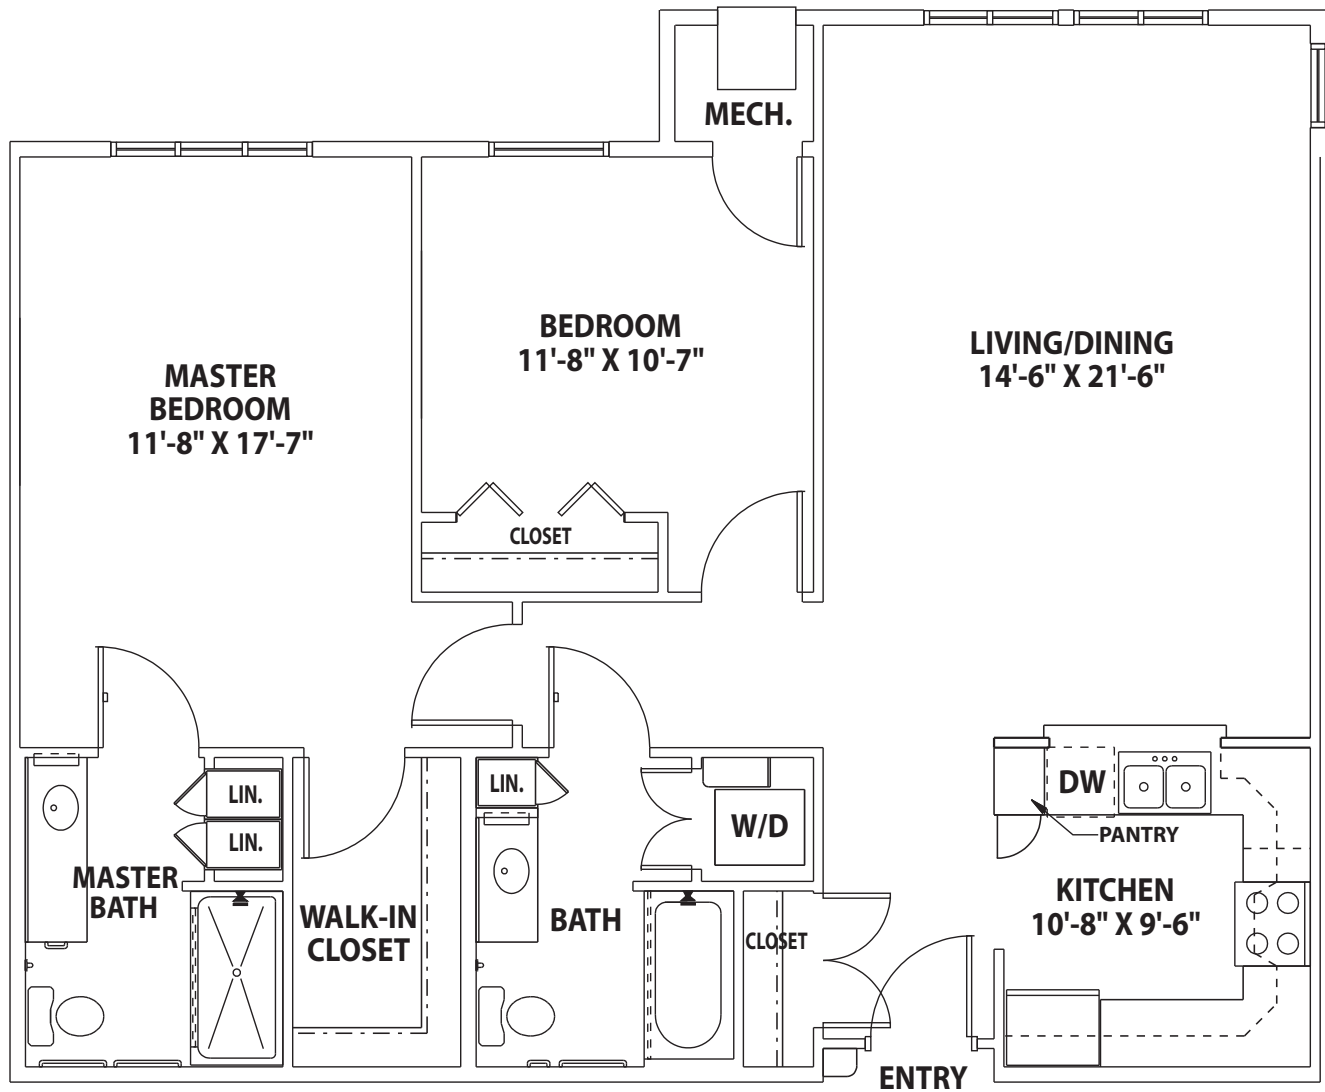

# TWO BEDROOM CLASSIC

Second, third and fourth floor two-bedroom classic (1,137 Sq. Feet)  
First floor two-bedroom classic includes patio.

54515 State Road 933 North, Notre Dame, IN 46556

(574) 251-2235 • Fax (574) 232-7933 • [www.holycrossvillage.com](http://www.holycrossvillage.com)