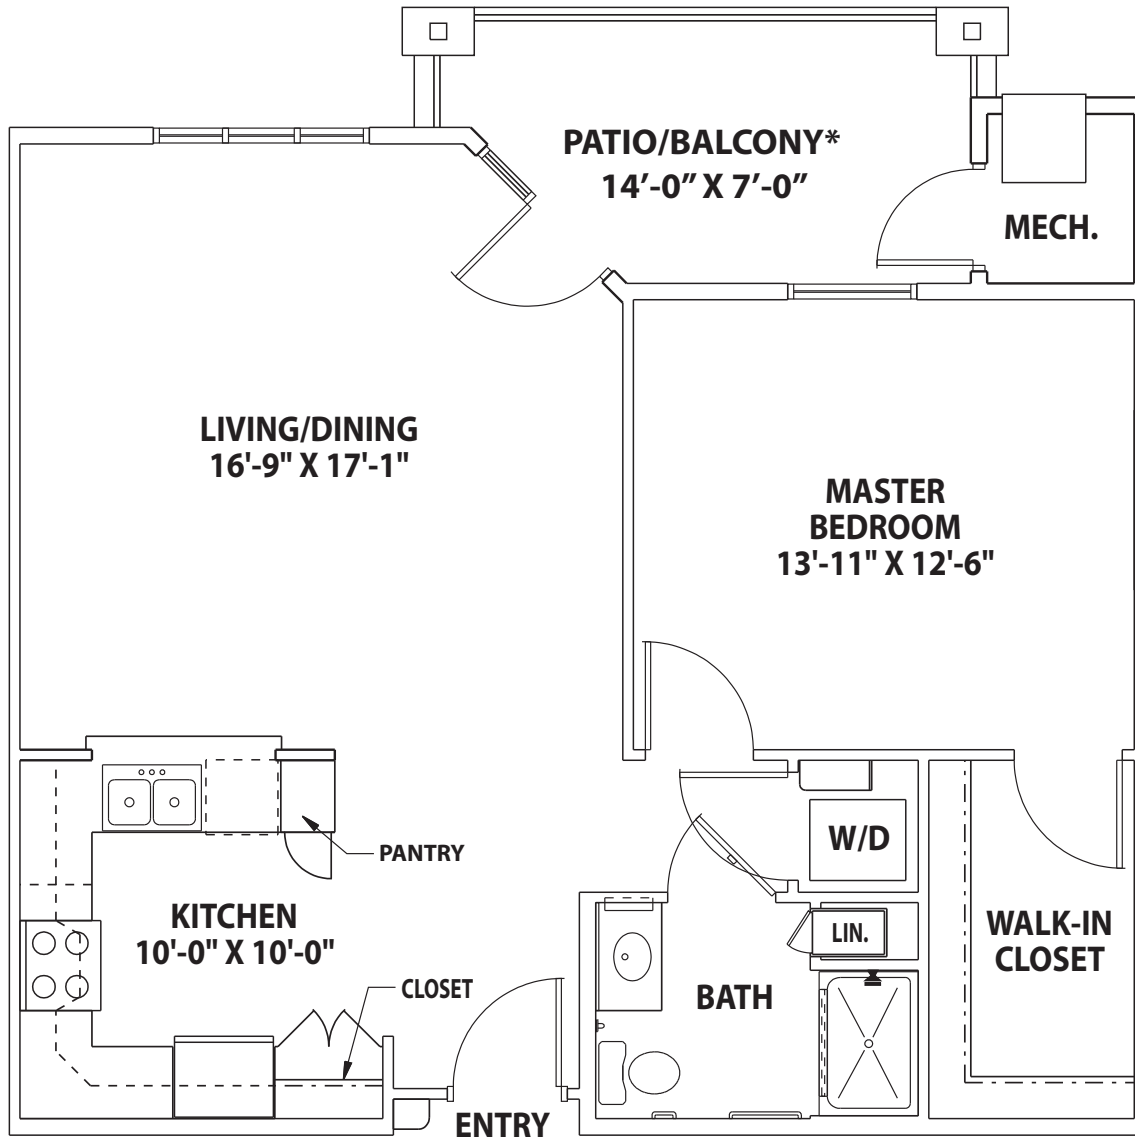

ONE BEDROOM TRADITIONAL WITH PATIO/BALCONY

One-bedroom traditional with patio/balcony (800 Sq. Feet)

54515 State Road 933 North, Notre Dame, IN 46556

(574) 251-2235 • Fax (574) 232-7933 • www.holycrossvillage.com