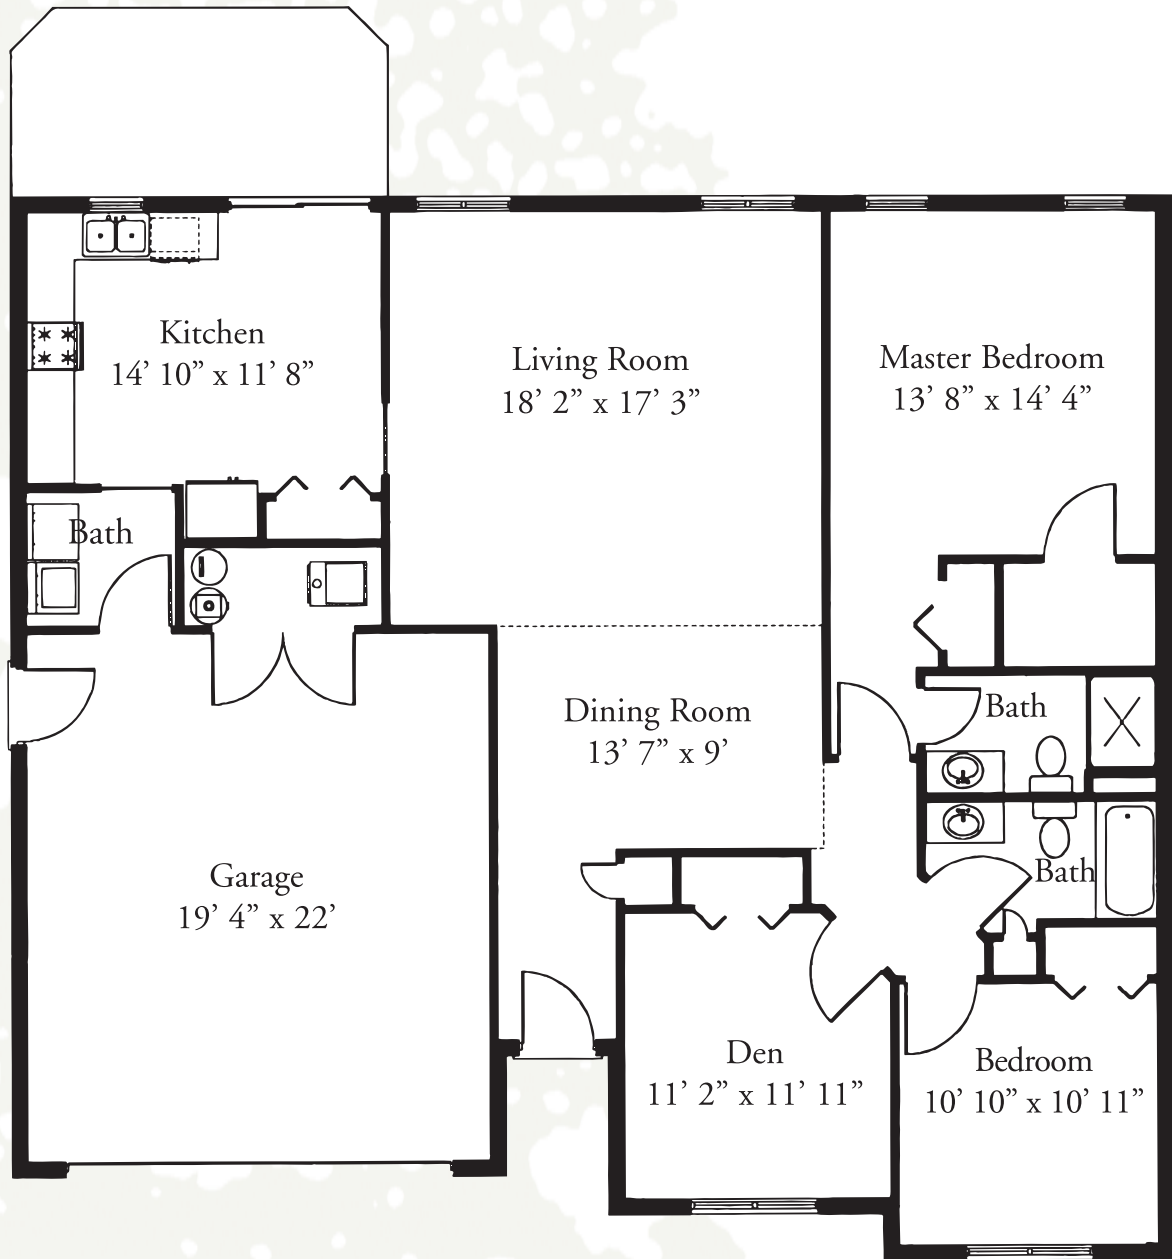

# THE WICKLOW - THE VILLA HOMES FLOOR PLAN

**THE WICKLOW - (1,630 sq. feet)**  
(Square footage and dimensions may vary slightly)

**THE VILLAS**  
HOLY CROSS VILLAGE  
AT NOTRE DAME

*YOUR Neighborhood, YOUR Home, YOUR Life*