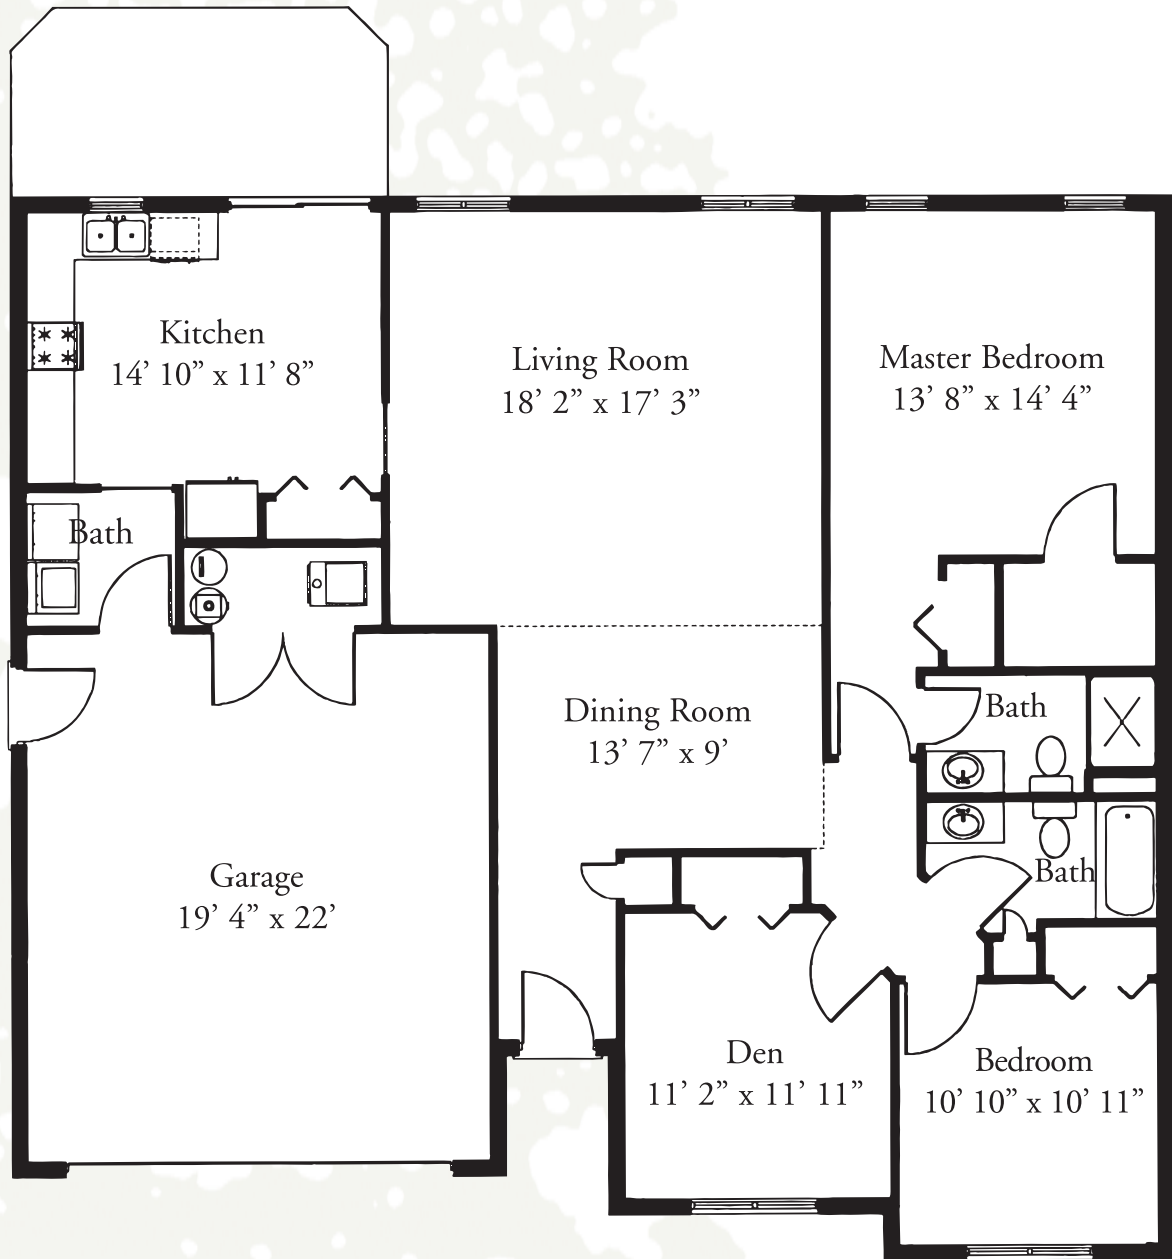

THE WICKLOW - THE VILLA HOMES FLOOR PLAN

THE WICKLOW - (1,630 sq. feet)
(Square footage and dimensions may vary slightly)

THE VILLAS
HOLY CROSS VILLAGE
AT NOTRE DAME

YOUR Neighborhood, YOUR Home, YOUR Life