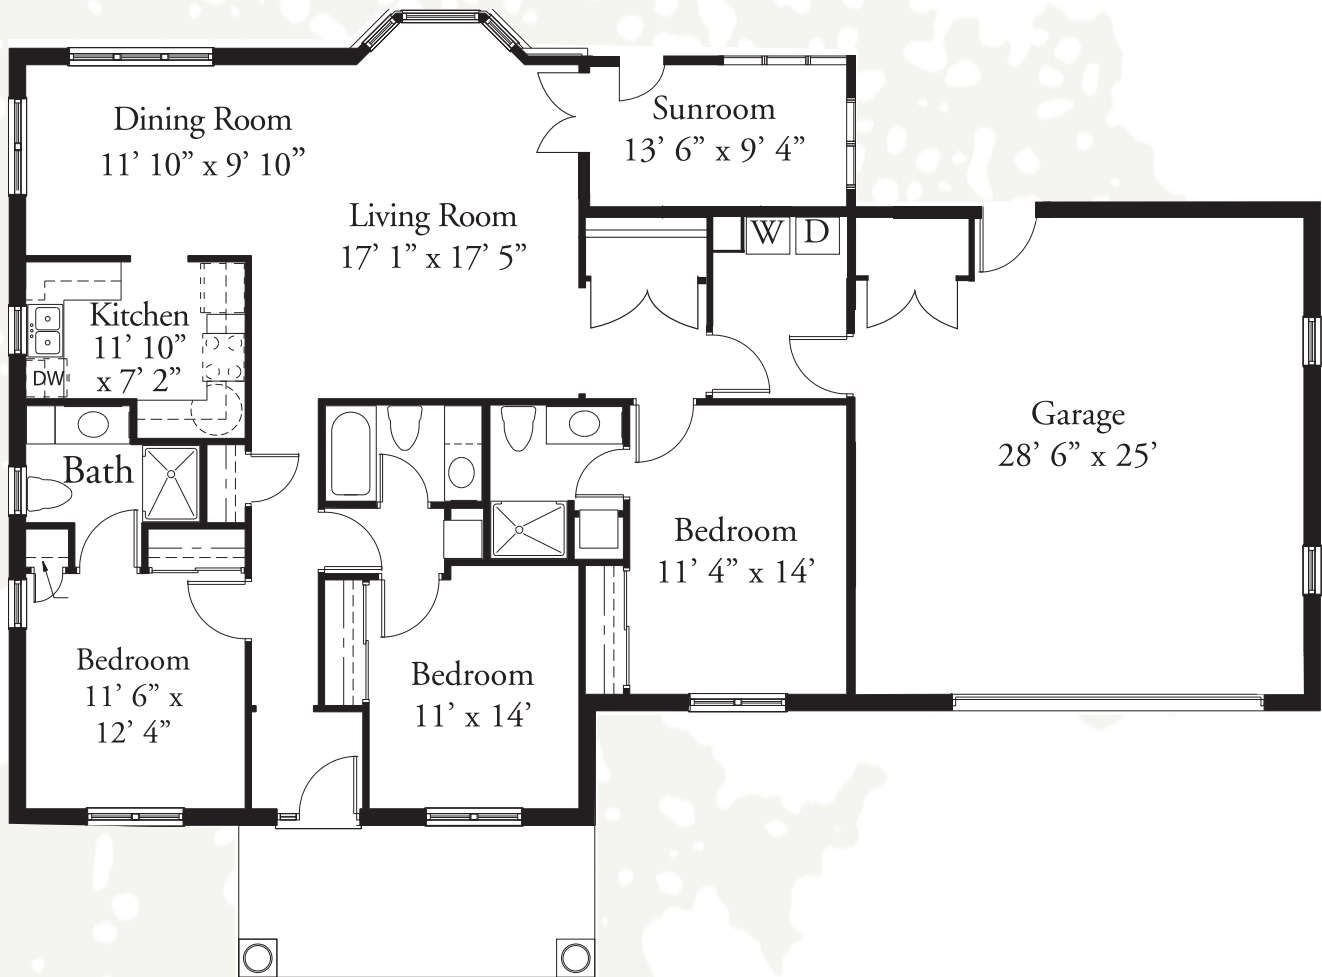

THE WEXFORD - THE VILLA HOMES FLOOR PLAN

THE WEXFORD - (1,860 sq. feet)

(Square footage and dimensions may vary slightly)

THE VILLAS
HOLY CROSS VILLAGE
AT NOTRE DAME

YOUR Neighborhood, YOUR Home, YOUR Life