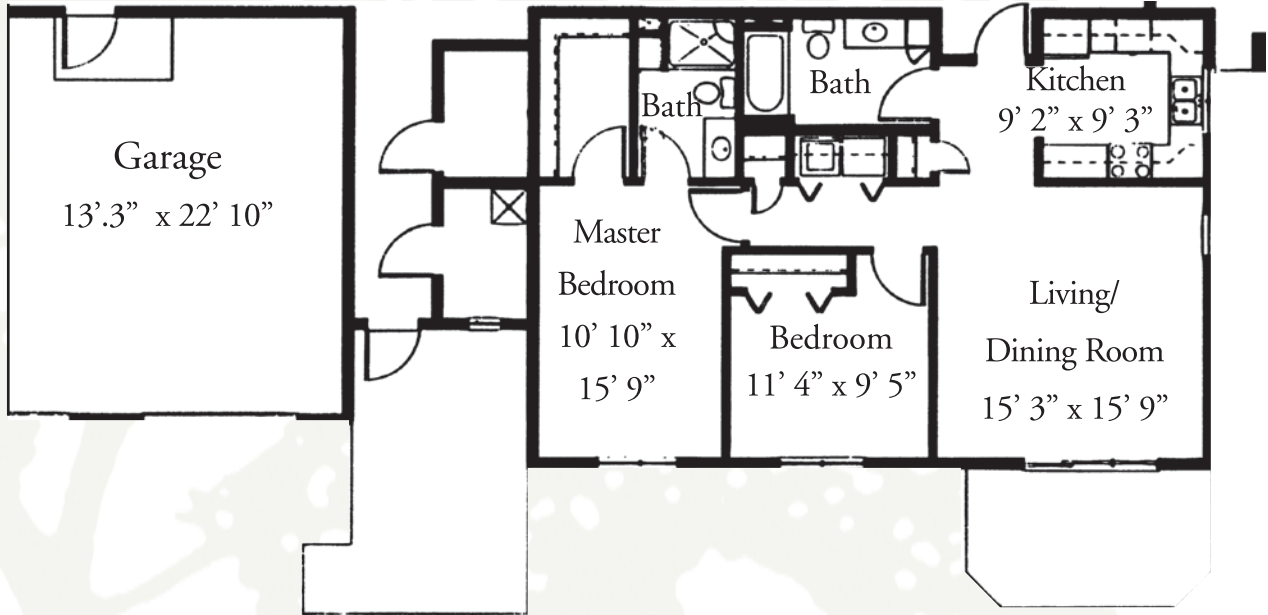

THE ROSCOMMON - THE VILLA QUAD HOMES FLOOR PLANS

THE ROSCOMMON - 1,030 sq. feet

(Square footage and dimensions may vary slightly)

THE VILLAS
HOLY CROSS VILLAGE
AT NOTRE DAME

YOUR Neighborhood, YOUR Home, YOUR Life