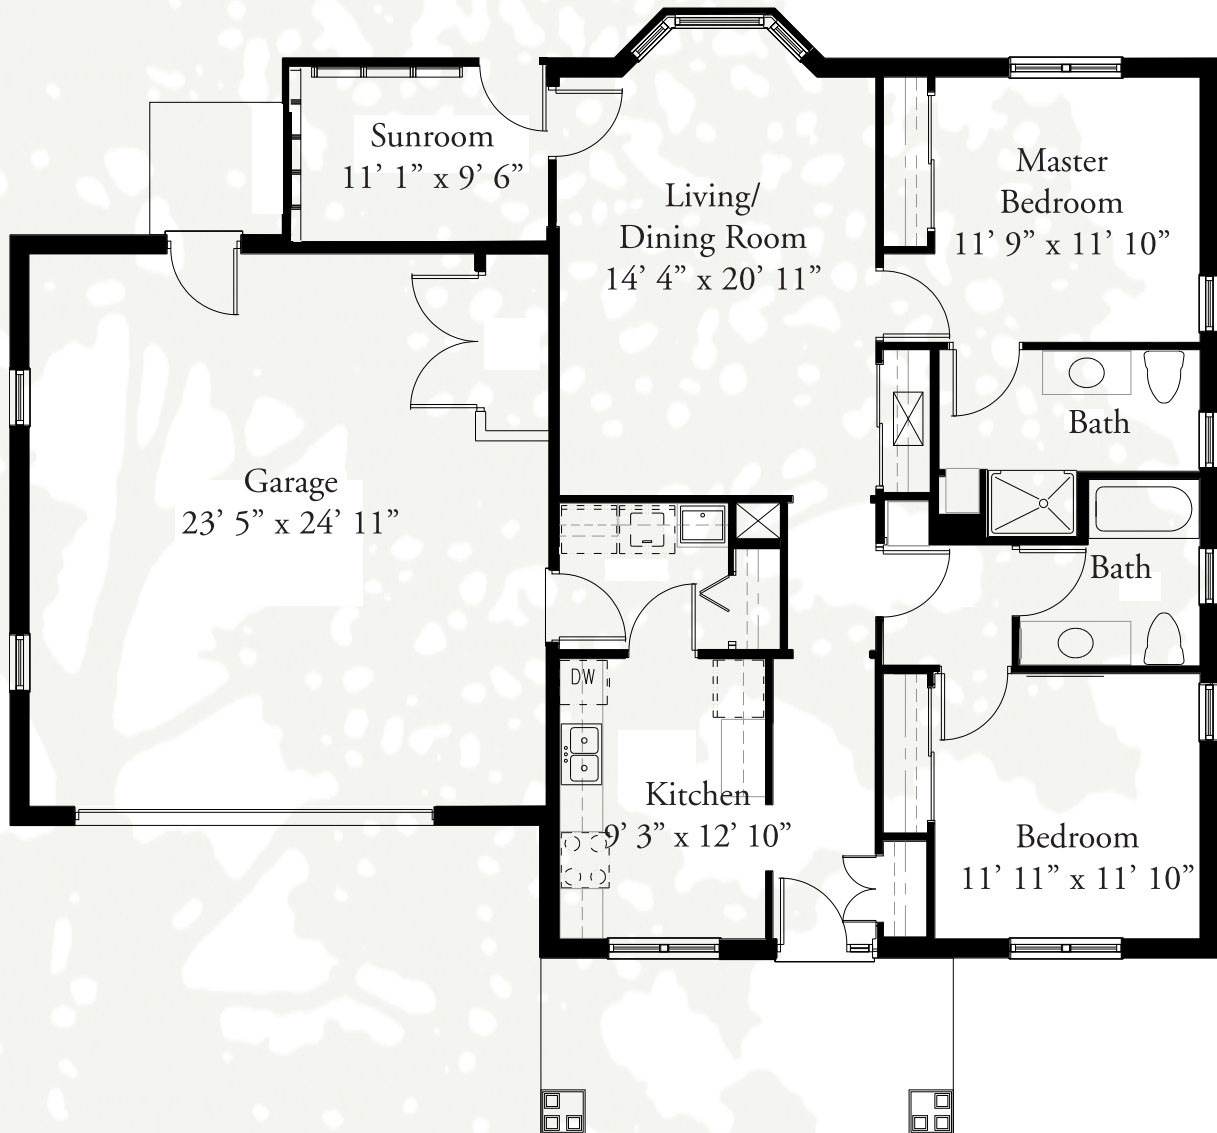

THE MONAGHAN - THE VILLA HOMES FLOOR PLAN

THE MONAGHAN - (1,440 sq. feet)
(Square footage and dimensions may vary slightly)

THE VILLAS
HOLY CROSS VILLAGE
AT NOTRE DAME

YOUR Neighborhood, YOUR Home, YOUR Life