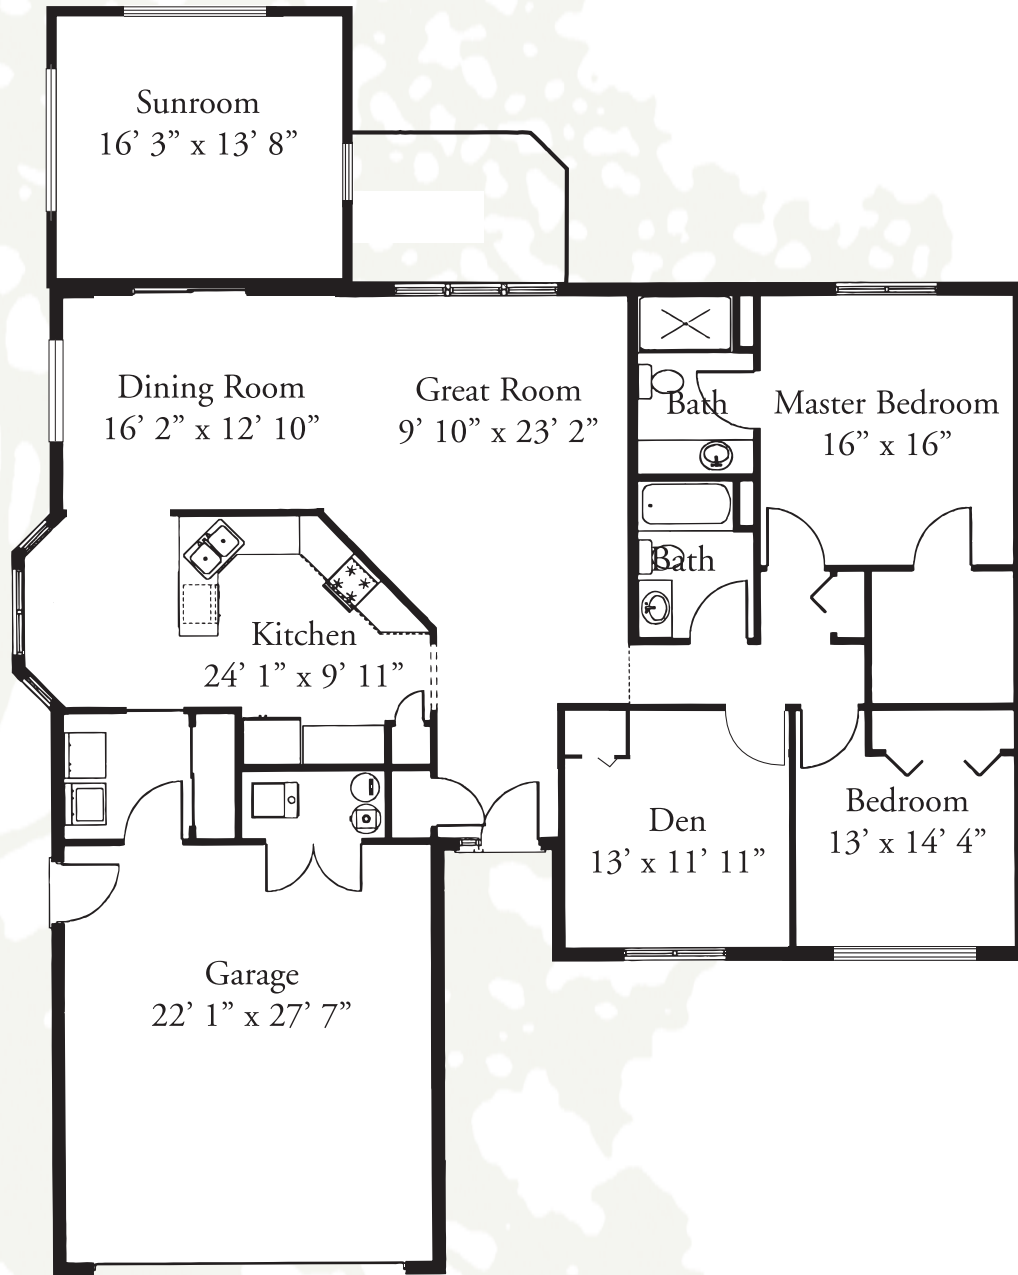

THE KILKENNY - THE VILLA HOMES FLOOR PLANS -

THE KILKENNY - (2,330 sq. feet) (Square footage and dimensions may vary slightly)

THE VILLAS
HOLY CROSS VILLAGE
AT NOTRE DAME

YOUR Neighborhood, YOUR Home, YOUR Life