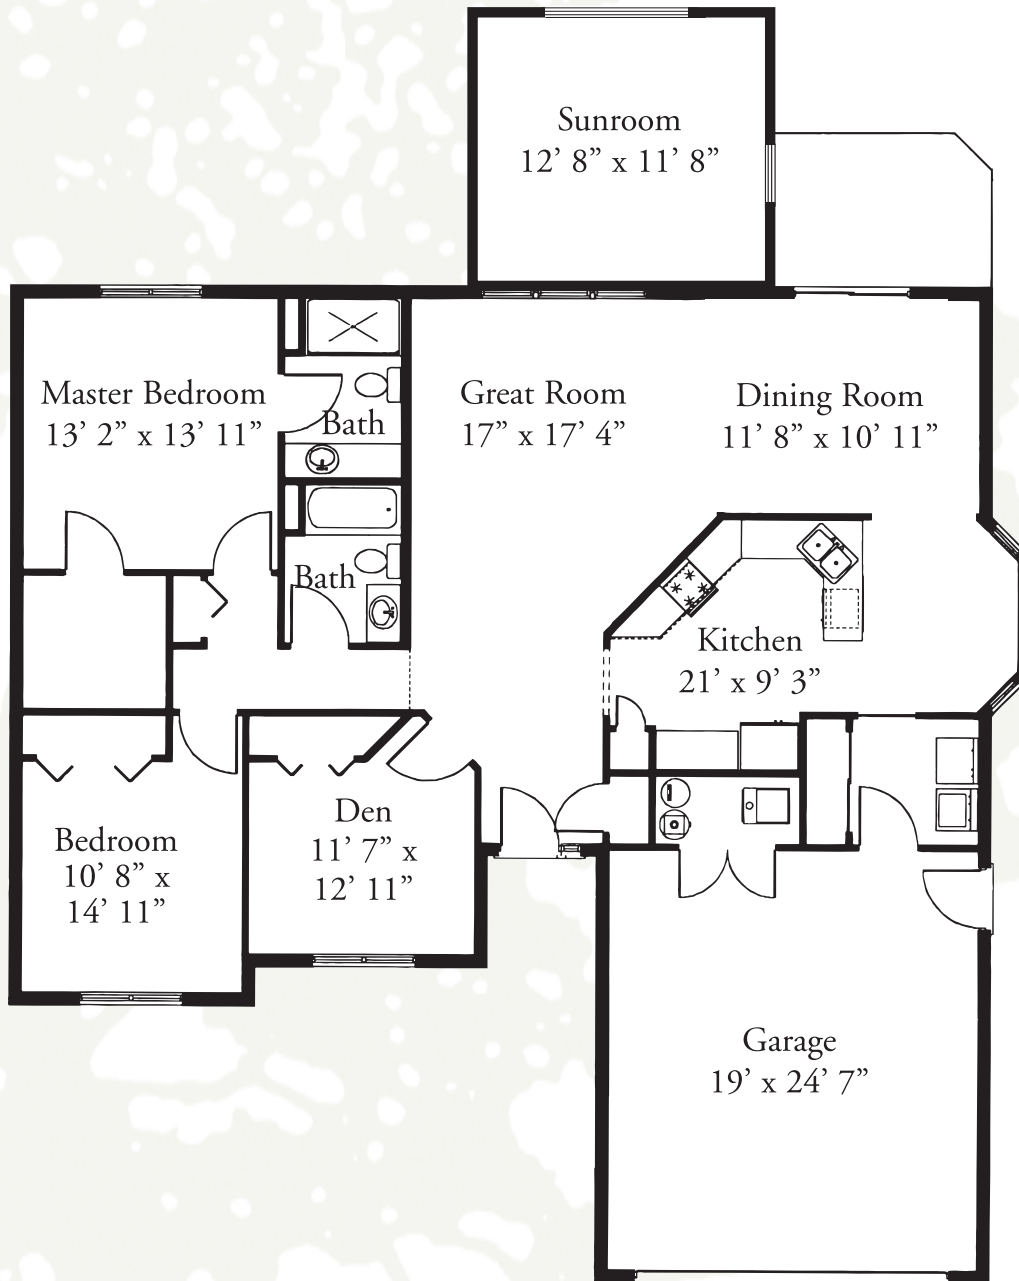

THE KILDARE - THE VILLA HOMES FLOOR PLAN

THE KILDARE - (1,900 sq. feet)

(Sq. Footage and dimensions may vary slightly)

THE VILLAS
HOLY CROSS VILLAGE
AT NOTRE DAME

YOUR Neighborhood, YOUR Home, YOUR Life

54515 State Road 933 North, Notre Dame, IN 46556 • (574) 251-2235 • www.holycrossvillage.com