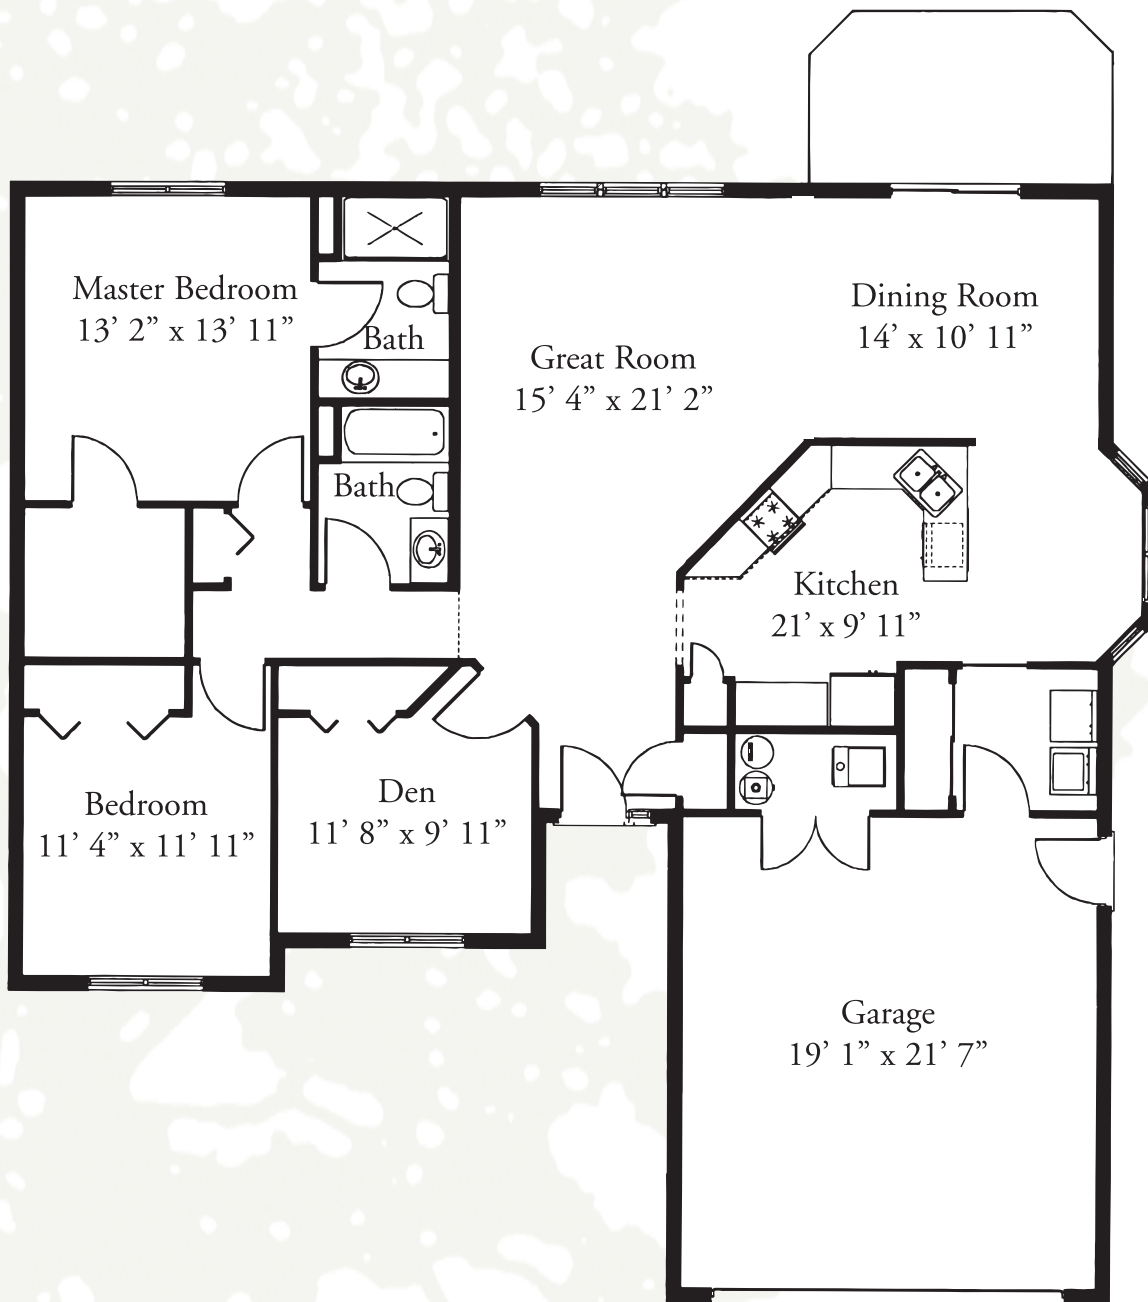

THE KERRY - THE VILLA HOMES FLOOR PLAN

THE KERRY - (1,720 sq. feet)

(Square footage and dimensions may vary slightly)

THE VILLAS
HOLY CROSS VILLAGE
AT NOTRE DAME

YOUR Neighborhood, YOUR Home, YOUR Life

54515 State Road 933 North, Notre Dame, IN 46556 • (574) 251-2235 • www.holycrossvillage.com