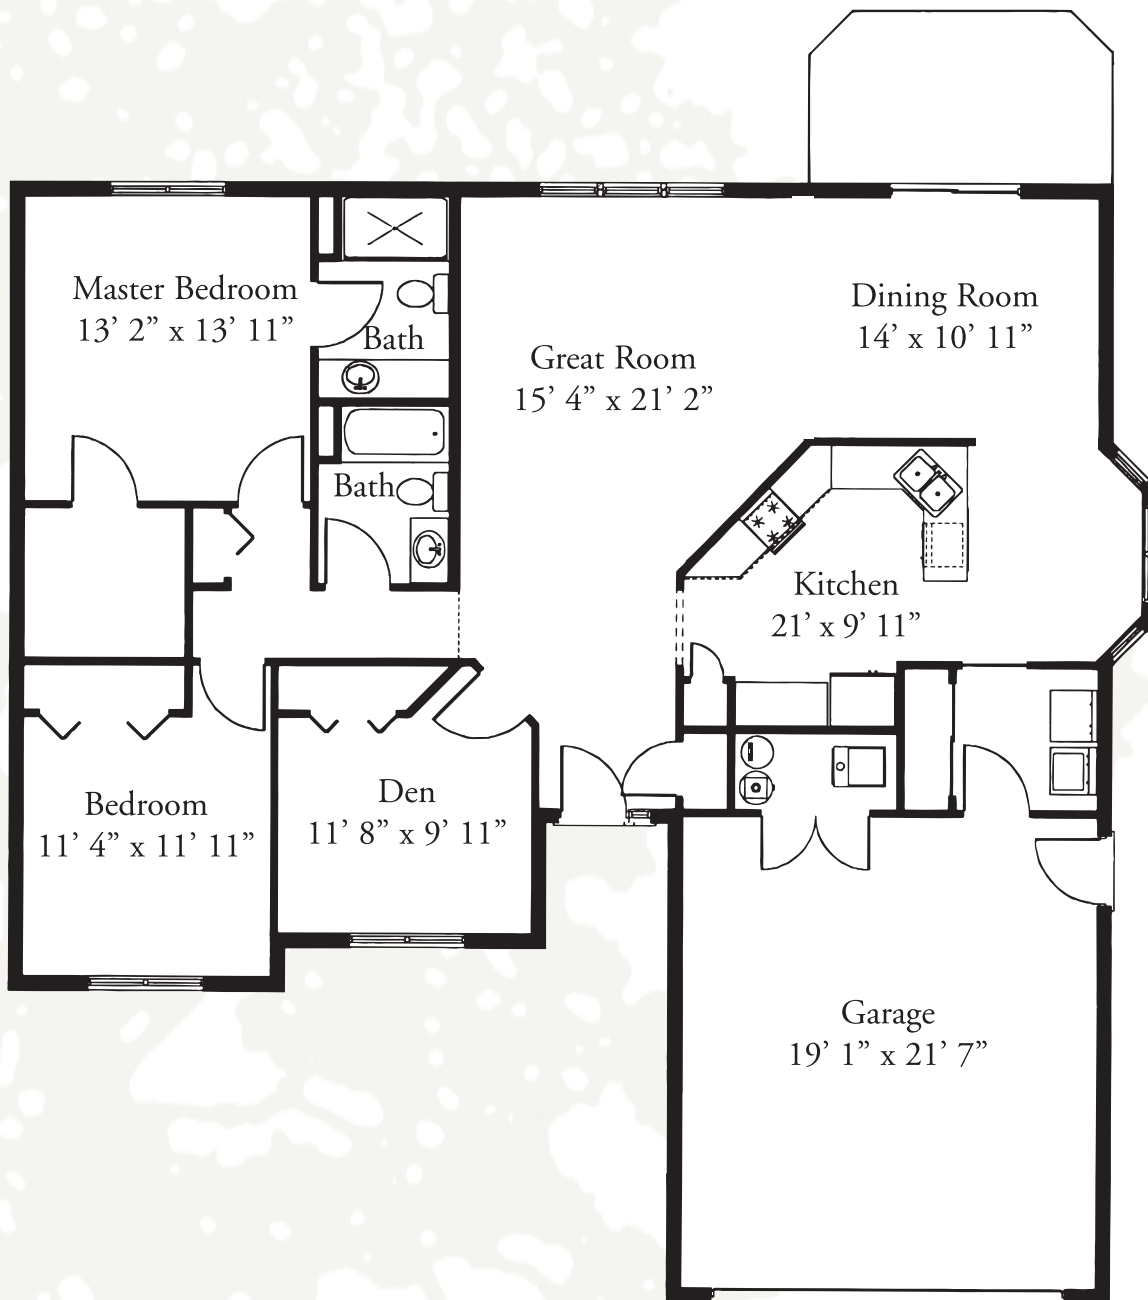

THE KERRY - THE VILLA HOMES FLOOR PLAN

THE KERRY - (1,720 sq. feet)

(Square footage and dimensions may vary slightly)

THE VILLAS
HOLY CROSS VILLAGE
AT NOTRE DAME

YOUR Neighborhood, YOUR Home, YOUR Life

54515 State Road 933 North, Notre Dame, IN 46556 • (574) 251-2235 • www.holycrossvillage.com