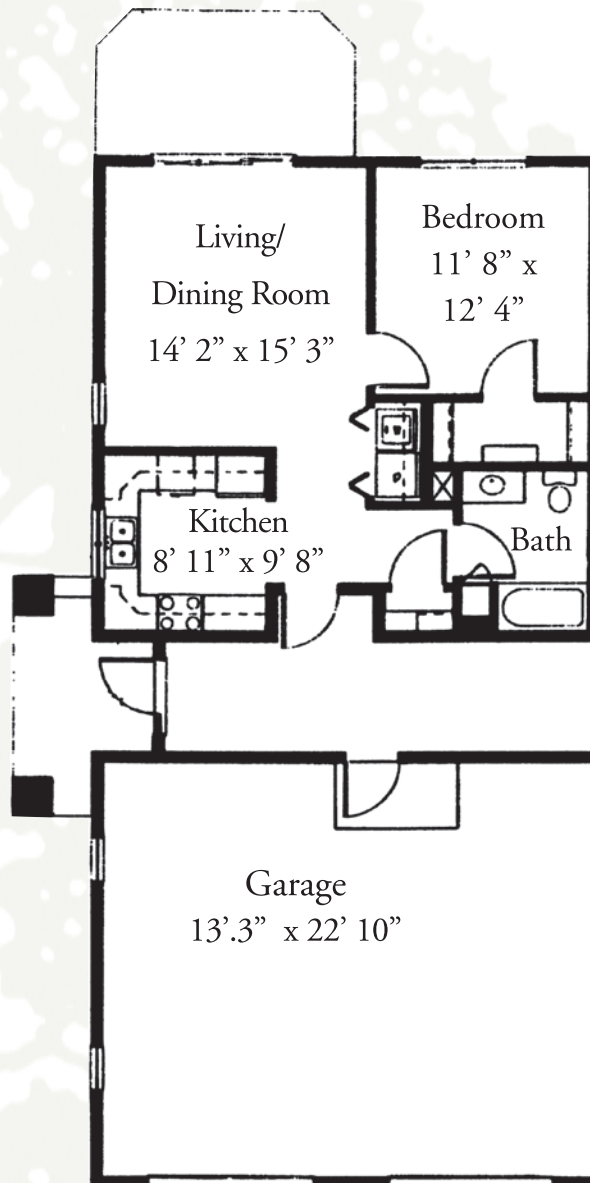

# THE GALWAY - THE VILLA QUAD HOMES FLOOR PLANS -

## THE GALWAY (720 sq. feet)

(Square footage and dimensions may vary slightly)

**THE VILLAS**  
HOLY CROSS VILLAGE  
AT NOTRE DAME

*YOUR Neighborhood, YOUR Home, YOUR Life*

54515 State Road 933 North, Notre Dame, IN 46556 • (574) 251-2235 • [www.holycrossvillage.com](http://www.holycrossvillage.com)