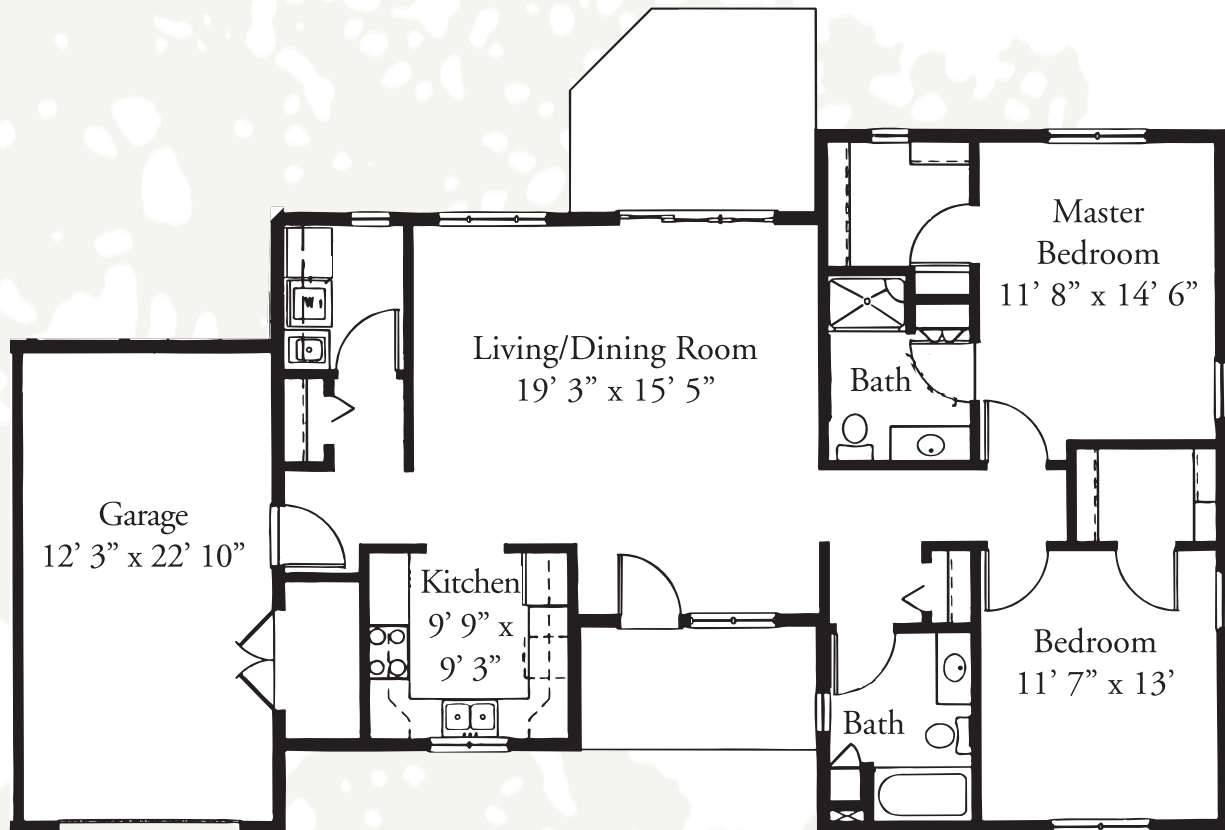

THE DUBLIN - THE VILLA DUPLEX HOMES FLOOR PLAN

THE DUBLIN - (1,400 sq. feet)

(Square footage and dimensions may vary slightly)

THE VILLAS
HOLY CROSS VILLAGE
AT NOTRE DAME

YOUR Neighborhood, YOUR Home, YOUR Life