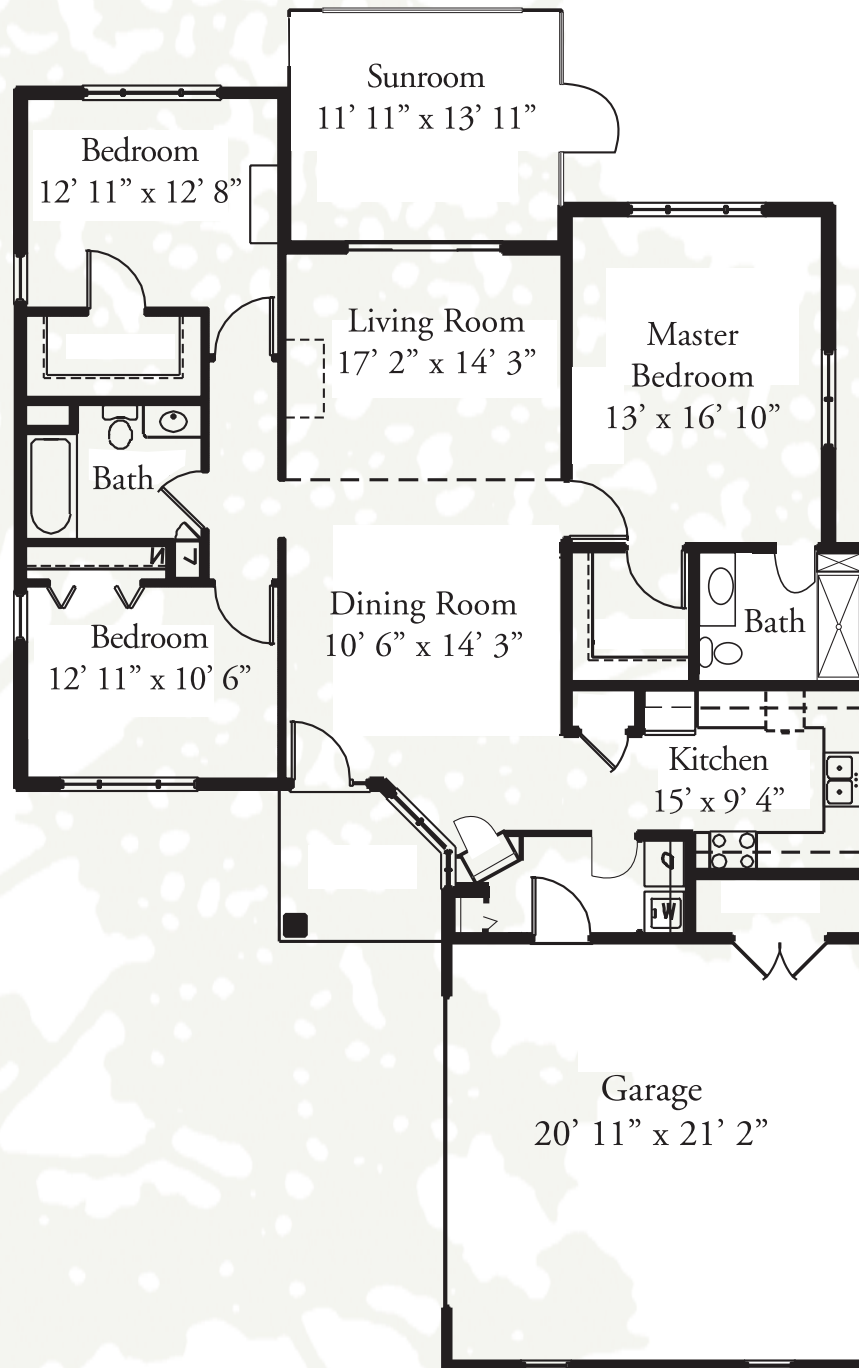

THE CLARE - THE VILLA HOMES FLOOR PLAN

THE CLARE - (1,850 sq. feet)

(Square footage and dimensions may vary slightly)

THE VILLAS
HOLY CROSS VILLAGE
AT NOTRE DAME

YOUR Neighborhood, YOUR Home, YOUR Life

54515 State Road 933 North, Notre Dame, IN 46556 • (574) 251-2235 • www.holycrossvillage.com